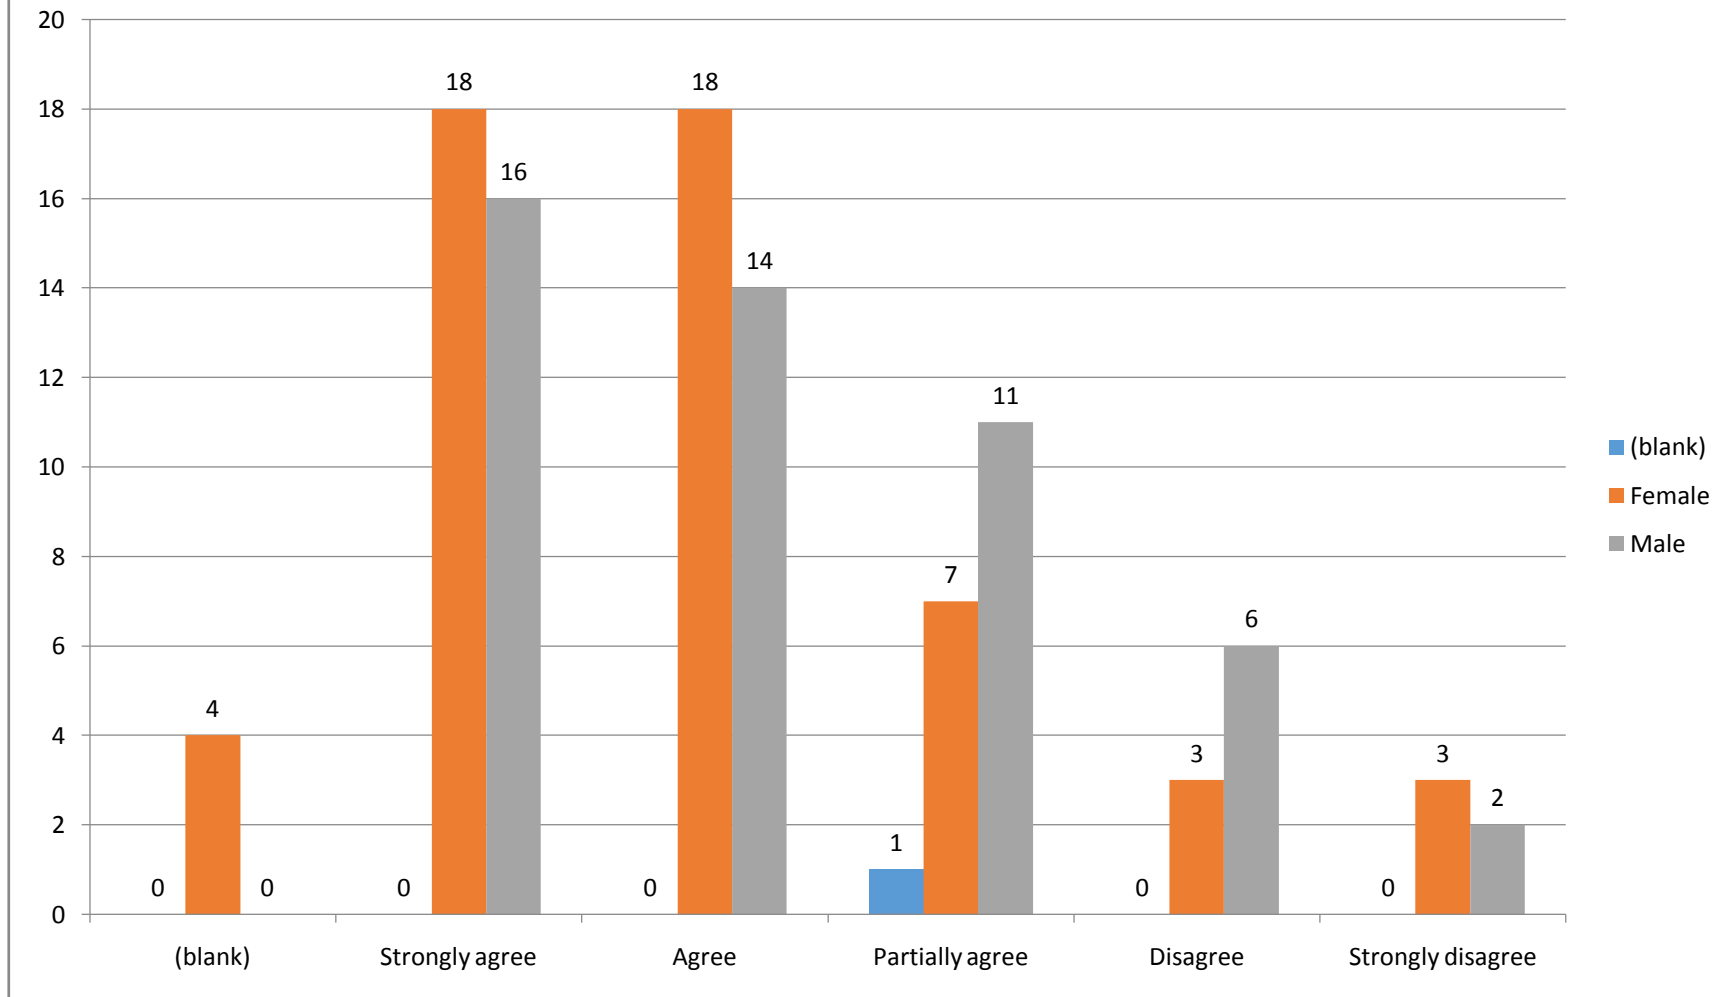

3. Necessary documents (transcripts, certificates) are provided shortly after request