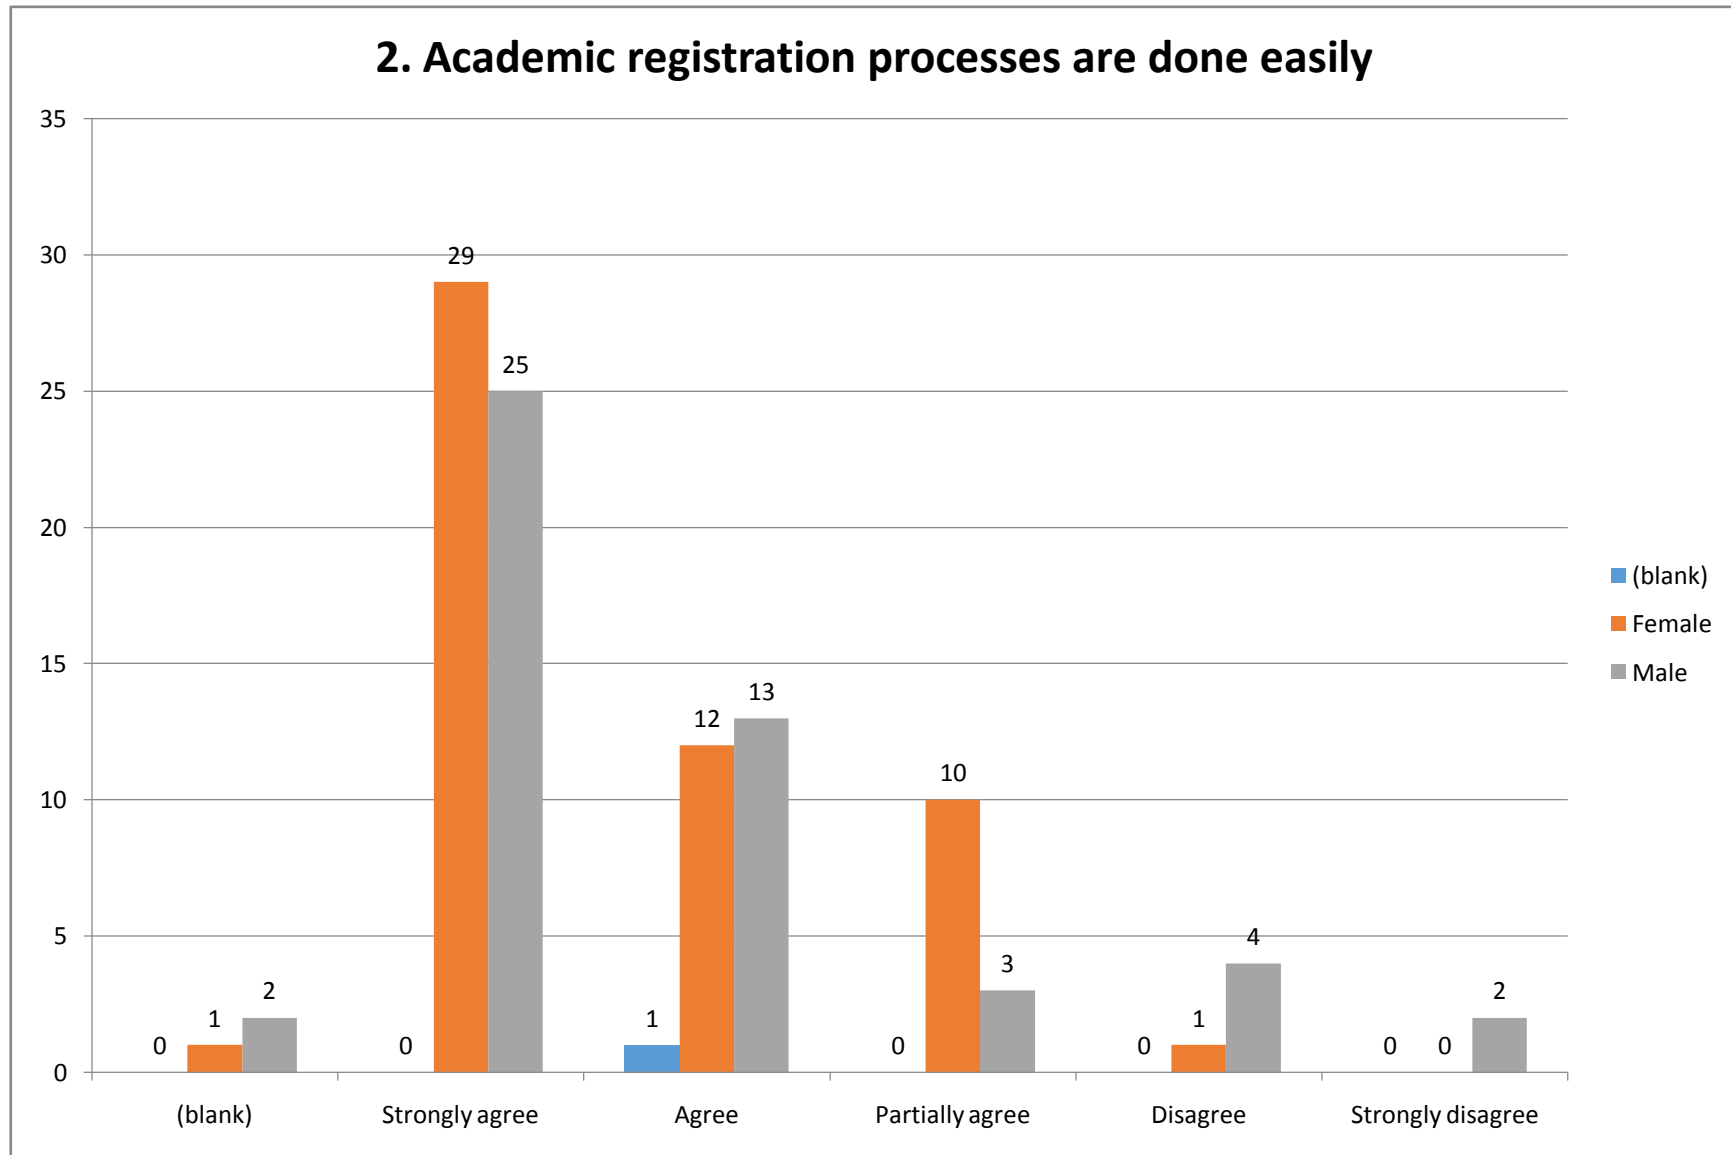

# Students' Satisfaction Survey

Department of English Language and Literature

---

QUALITY ASSURANCE COUNCIL

December 2014

This document provides an overview of the results derived from the statistical analysis of the answers of 103 students from the Department of English Language and Literature.

## 2. Academic registration processes are done easily