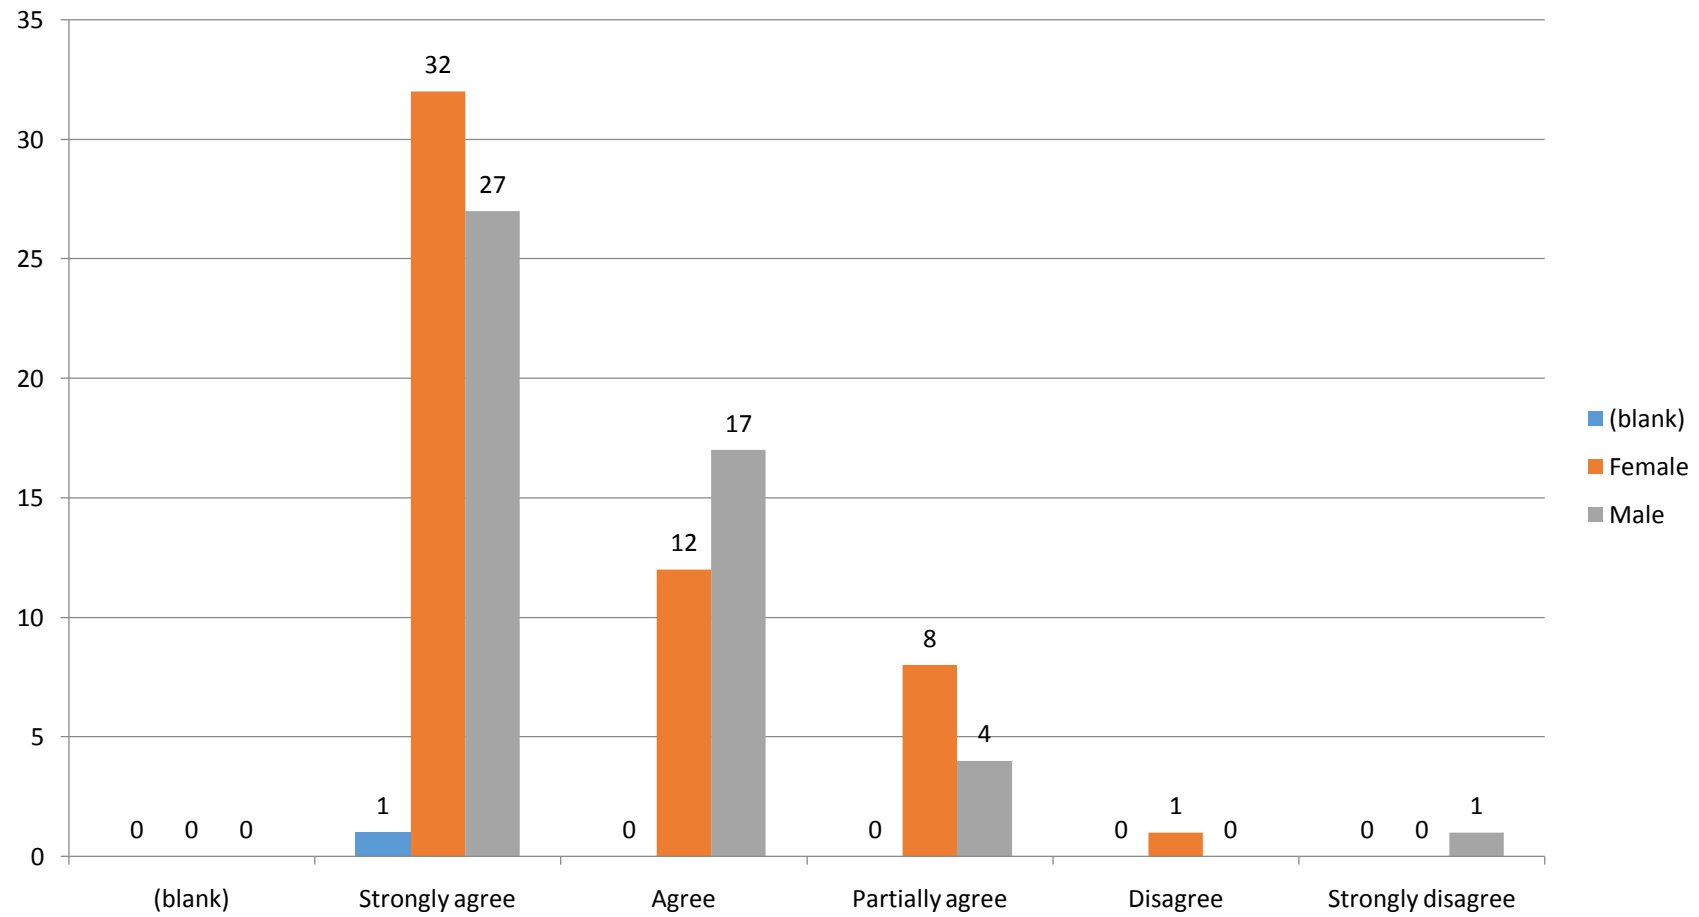

1. I can access enough information from the institution's official web site regarding timetable, registration, academic and social announcements