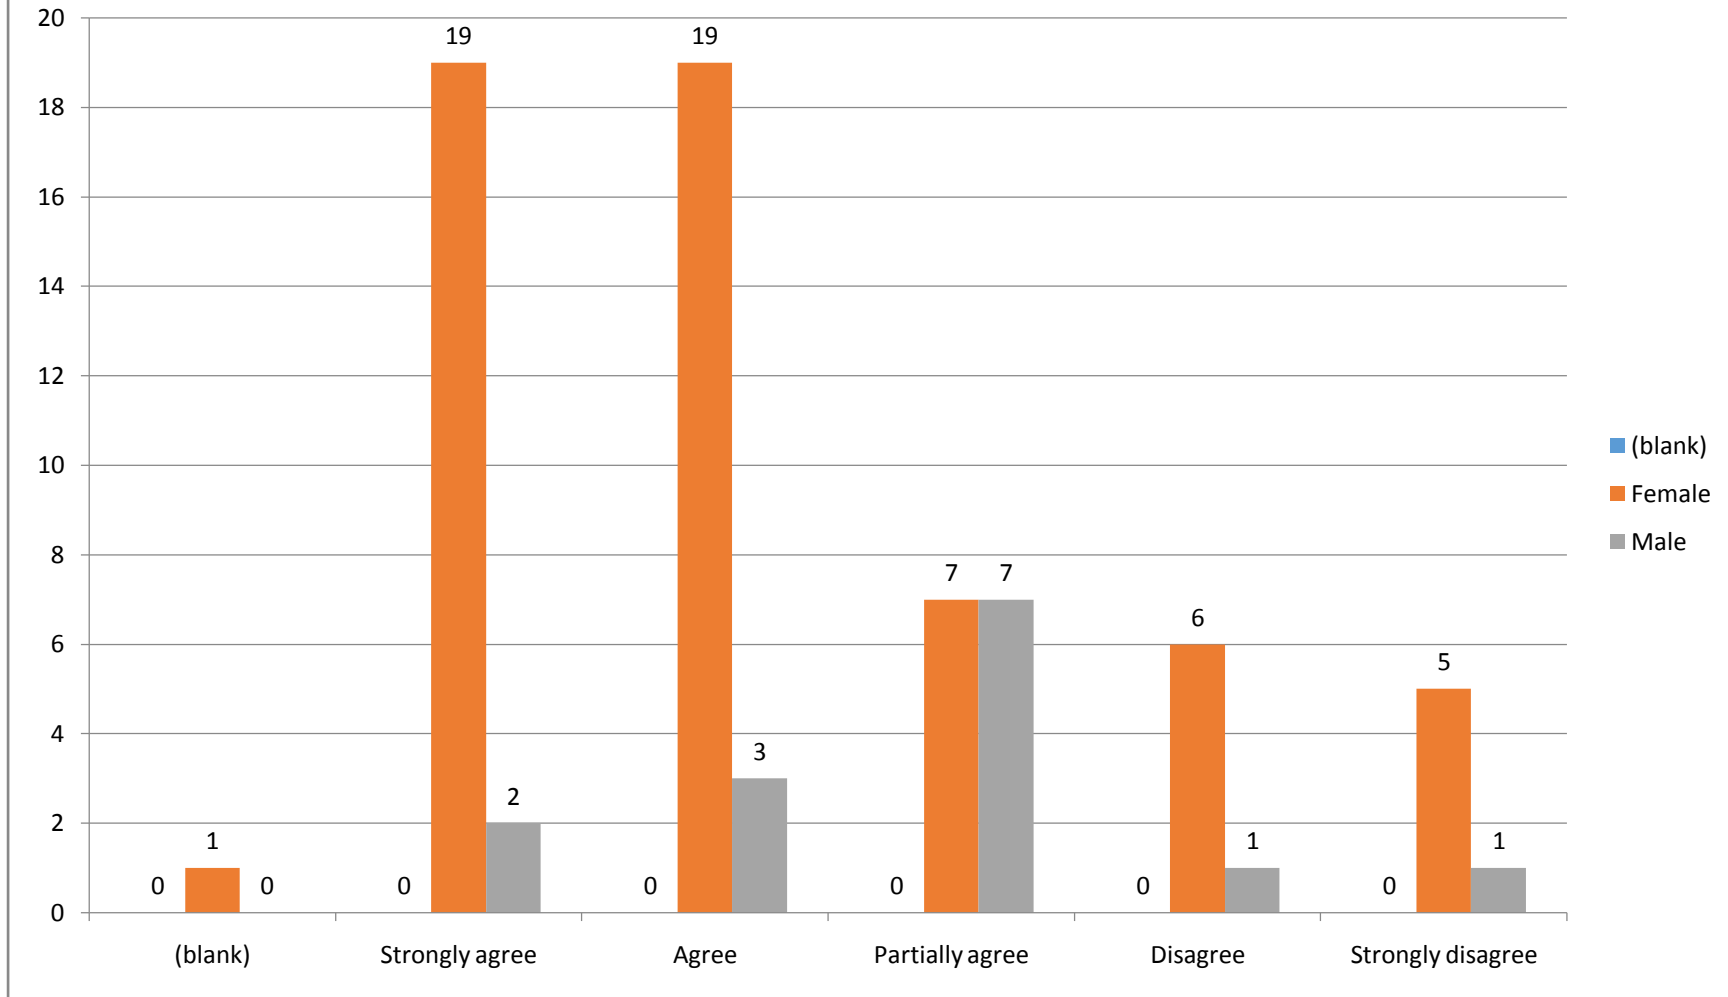

3. Necessary documents (transcripts, certificates) are provided shortly after request